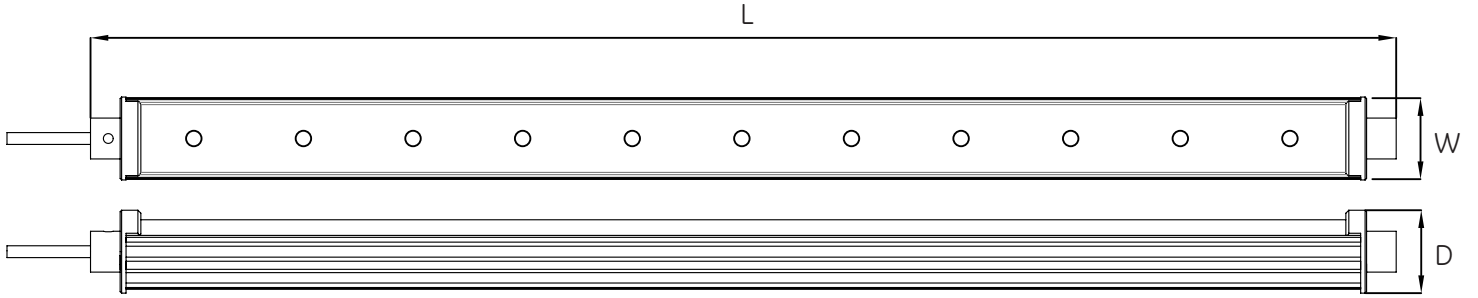

Canopy LED Light