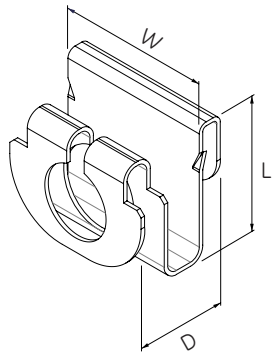

Accessories

U Clip