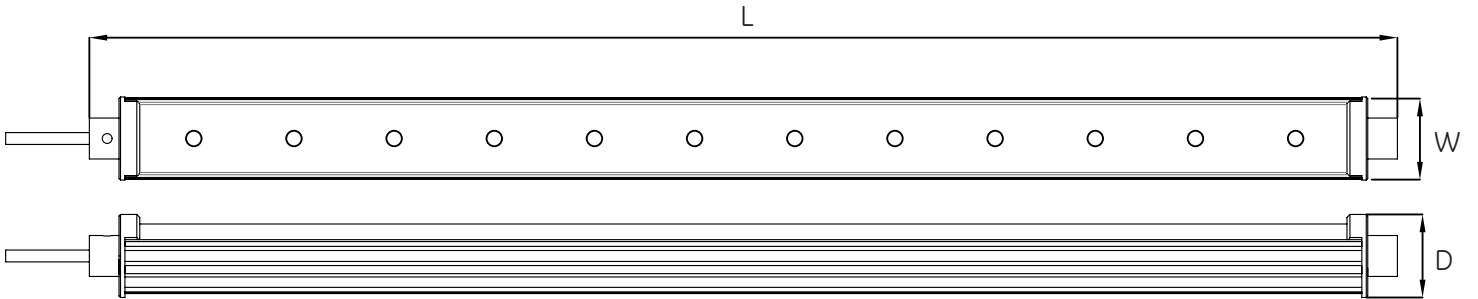

Undershelf LED Light