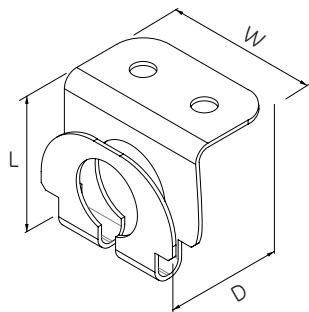

Canopy LED Light

Undershelf LED Light

Accessories

L Clip